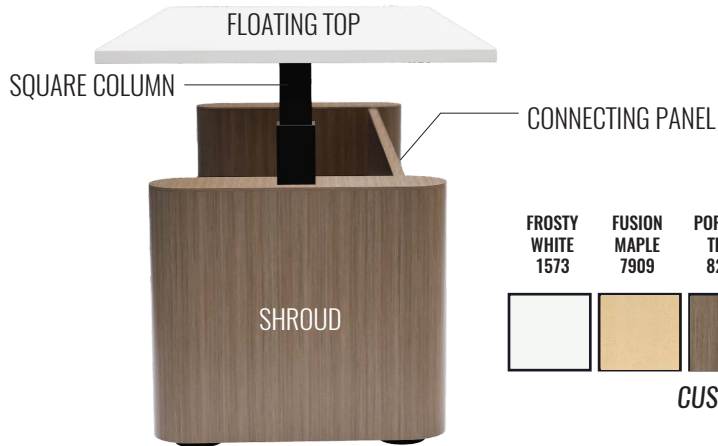

INSPIRE

CREATIVITY

Grand Stands
Ergonomic Workstation Solutions

B.Y.O.D

build your own desk!

Grand Stands
Ergonomic Workstation Solutions

Dual Radius
Shrouds

Rectangle
Shrouds

Integrated
Pedestal or Credenza

Floating
Modesty Panel

FROSTY WHITE 1573	FUSION MAPLE 7909	PORTICO TEAK 8210	RUSSET ALONA Y0291	WILD CHERRY 7054	BRIGHTON WALNUT 7922	GREY	BLACK
----------------------------------	----------------------------------	----------------------------------	-----------------------------------	---------------------------------	-------------------------------------	-------------	--------------