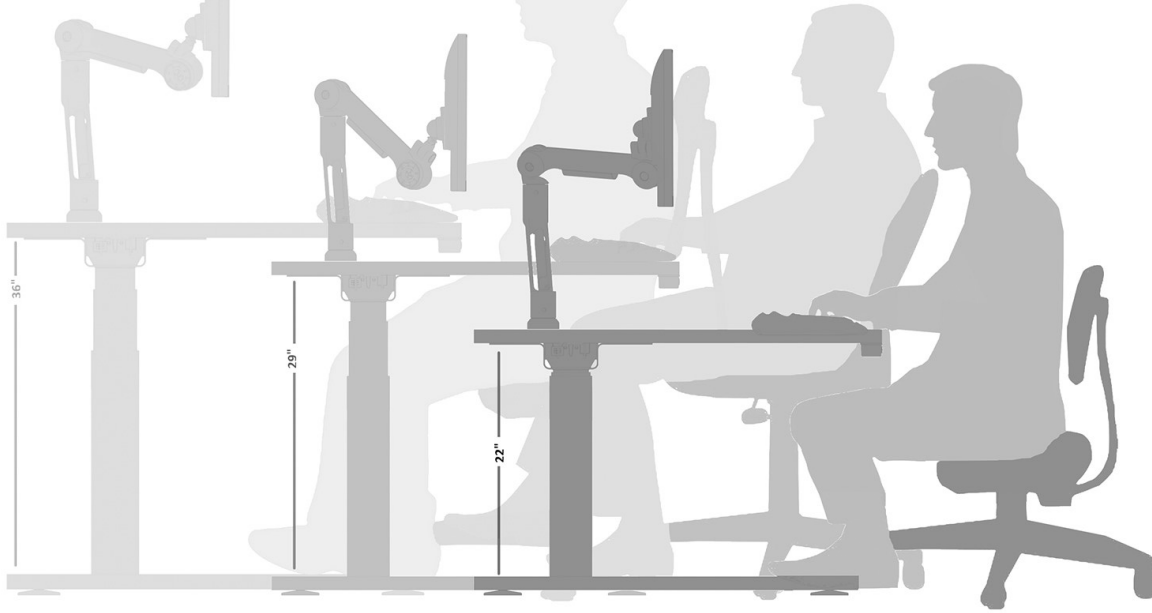

It's the sit and the stand.

The standard desk height is just too TALL for most individuals.

The majority of the workday is spent sitting. The **5/95%** industry standard requires desk heights to start at 22.5" in order to help achieve optimal efficiency in the workplace.

the 5/95 percentile
/fiv nanti' fiv/ • noun

A range of human dimensions that accommodates 90% of the population.

Grand Stands
Ergonomic Workstation Solutions