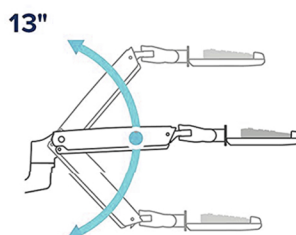

This versatile wall mounted workstation does not float or creep up. Perfect for small and light weight tablets or standard monitors.

The streamline design installs easily with the single mounting hub. The pole is adjustable within the mounting hub. Simple arm assembly by sliding onto the poles and locks in place. The arms have separate adjustability.

Features

- ▶ Ease of Use - Allows Technician to Face Patient
- ▶ Focal Distance Extension - 23"
- ▶ Superior Height Range - 15"
- ▶ Internal Cable Management
- ▶ Will Not Drop When in Use -
Our **ONE-WAY Friction Lock Technology** Supports
The Weight of Both Hands & The Force of Typing.

Arm rotation range

Available Colors

Silver

Keyboard tilt range

Vertical lift range

PACE36-1-KT-S *List Price \$1,700.00*

Includes 36" Pole, Single Monitor Arm and 27" Keyboard Tray

PACE