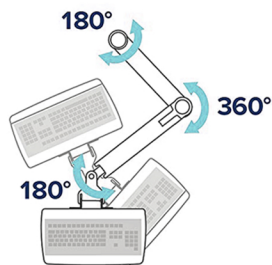

This versatile wall mounted workstation does not float or creep up. Perfect for small and light weight tablets or standard monitors.

The streamline design installs easily with the single mounting hub. The pole is adjustable within the mounting hub. Simple arm assembly by sliding onto the poles and locks in place. The arms have separate adjustability.

Features

- ▶ Ease of Use - Allows Technician to Face Patient
- ▶ Focal Distance Extension - 23"
- ▶ Superior Height Range - 15"
- ▶ Internal Cable Management
- ▶ Will Not Drop When in Use -
Our **ONE-WAY Friction Lock Technology** Supports
The Weight of Both Hands & The Force of Typing.

Arm rotation range

Available Colors

Silver

Keyboard tilt range

Vertical lift range

PACE36-1-KT-S *List Price \$1,700.00*

Includes 36" Pole, Single Monitor Arm and 27" Keyboard Tray

PACE