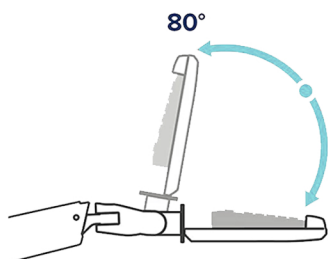

This versatile wall mounted workstation does not float or creep up. Perfect for small and light weight tablets or standard monitors.

The streamline design installs easily with the single mounting hub. The pole is adjustable within the mounting hub. Simple arm assembly by sliding onto the poles and locks in place. The arms have separate adjustability.

Features

- ▶ Ease of Use - Allows Technician to Face Patient
- ▶ Focal Distance Extension - 23"
- ▶ Superior Height Range - 15"
- ▶ Internal Cable Management
- ▶ Will Not Drop When in Use -
Our **ONE-WAY Friction Lock Technology** Supports
The Weight of Both Hands & The Force of Typing.

Arm rotation range

Available Colors

Silver

Keyboard tilt range

Vertical lift range

PACE36-1-KT-S *List Price \$1,700.00*

Includes 36" Pole, Single Monitor Arm and 27" Keyboard Tray

PACE