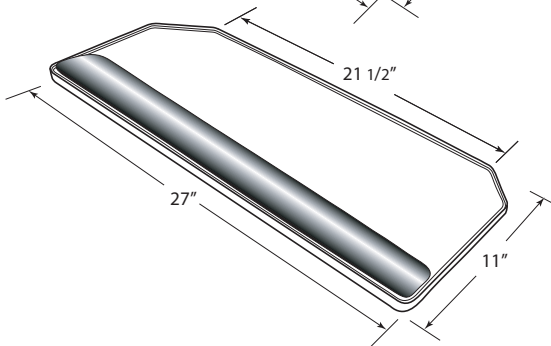

STRAIGHT PLATFORMS

22" x 11" Platform - holds keyboard only
(use where space is limited)

- 100LM: No palm restList: **76.00**
- 101LM: Vinyl palm restList: **89.00**
- 105LM: Gel palm restList: **94.00**

27" x 11" Platform - holds keyboard and mouse
(use on straight work surfaces)

- 200LM: No palm restList: **90.00**
- 201LM: Memory foam palm restList: **108.00**
- 205LM: Gel palm restList: **114.00**

27" x 11" Platform - with 45° rear clipped corners

Holds keyboard and mouse (use on corner applications)

- 300LM: No palm restList: **92.00**
- 301LM: Memory foam palm restList: **110.00**
- 305LM: Gel palm restList: **116.00**

MOUSE FORWARD PLATFORMS

For straight work surfaces