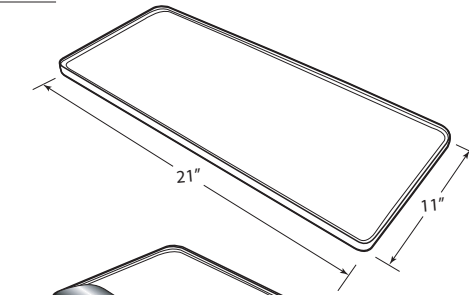

Grand Stands Platforms: *Grand II Series*

- 5/8" thick tray with black laminate surface
- Raised, durable black t-mold edge, keeps mouse and keyboard from sliding off tray
- Choose gel or memory foam palm rest

STRAIGHT PLATFORMS

22" x 11" Platform - holds keyboard only
(use where space is limited)

- 100LM: No palm restList: **76.00**
- 101LM: Vinyl palm restList: **89.00**
- 105LM: Gel palm restList: **94.00**

27" x 11" Platform - holds keyboard and mouse
(use on straight work surfaces)

- 200LM: No palm restList: **90.00**
- 201LM: Memory foam palm restList: **108.00**
- 205LM: Gel palm restList: **114.00**

27" x 11" Platform - with 45° rear clipped corners