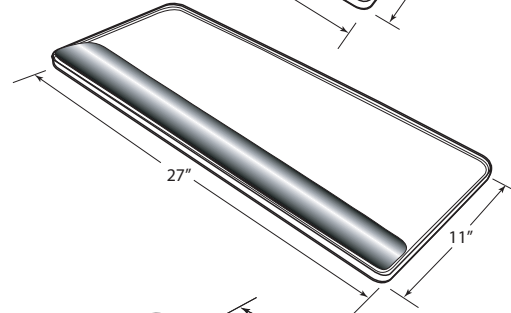

Grand Stands Platforms: *Grand II Series*

- 5/8" thick tray with black laminate surface
- Raised, durable black t-mold edge, keeps mouse and keyboard from sliding off tray
- Choose gel or memory foam palm rest

STRAIGHT PLATFORMS

22" x 11" Platform - holds keyboard only
(use where space is limited)

- 100LM: No palm restList: **76.00**
- 101LM: Vinyl palm restList: **89.00**
- 105LM: Gel palm restList: **94.00**

27" x 11" Platform - holds keyboard and mouse
(use on straight work surfaces)

- 200LM: No palm restList: **90.00**
- 201LM: Memory foam palm restList: **108.00**
- 205LM: Gel palm restList: **114.00**

27" x 11" Platform - with 45° rear clipped corners