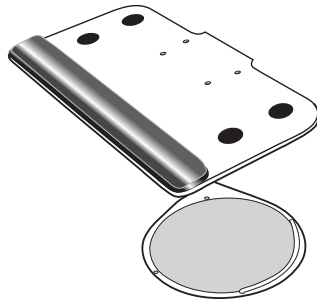

Grand Stands Platforms: *Milan Series*

- Ultra Strong 1/4" thick life-time material
- Non-skid pads, wire mouse guard and micro film mousing surface

Optional Lateral Slide Feature for Milan Series

Add "LS" to part number when ordering lateral slide platforms. **Add 28.00** to list

20" x 10" Platform Only

- 15886 Platform only List: **86.00**
- 15886-1 Platform only with memory form palm rest List: **102.00**
- 15886-5 Platform with gel palm rest List: **108.00**

20" x 10" Platform with 9" swivel mouse

- 15887-1: Memory foam palm rest List: **148.00**
- 15887-5: Gel palm rest List: **154.00**

20" x 10" Platform with 9" swivel and tilt mouse

- 15889-1: Memory foam palm rest List: **170.00**
- 15889-5: Gel palm rest List: **176.00**