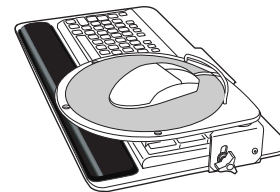

20" x 10" Platform Only

- 15886 Platform only List: **86.00**
- 15886-1 Platform only with memory form palm rest List: **102.00**
- 15886-5 Platform with gel palm rest List: **108.00**

20" x 10" Platform with 9" swivel mouse

- 15887-1: Memory foam palm rest List: **148.00**
- 15887-5: Gel palm rest List: **154.00**

20" x 10" Platform with 9" swivel and tilt mouse

- 15889-1: Memory foam palm rest List: **170.00**
- 15889-5: Gel palm rest List: **176.00**

20" x 10" Curved Platform and Mouse

- 15885-S: Swivel Mouse List: **130.00**
- 15885-ST: Swivel and Tilt Mouse List: **152.00**
- 15885-ET4: Slide-Lock Mouse List: **152.00**
- 15885-ET3: Elevated Slide-Lock Mouse List: **162.00**
- 15885-10K: Over 10 Key Mouse List: **180.00**

20" x 10" Platform with over 10-Key swivel and tilt mouse

- 15810K: No palm rest List: **160.00**
- 15810K-1: Memory foam palm rest List: **182.00**
- 15810K-5: Gel palm rest List: **188.00**

27" x 10" Extended Platform - holds keyboard and mouse