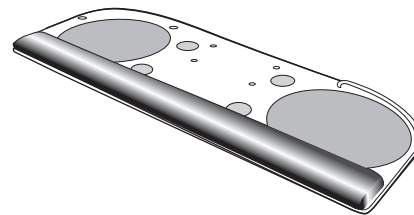

27" x 10" Extended Platform - holds keyboard and mouse

- 15890: No palm rest ..... List: **122.00**
- 15890-1: Memory foam palm rest List: **152.00**
- 15890-5: Gel palm rest ..... List: **158.00**