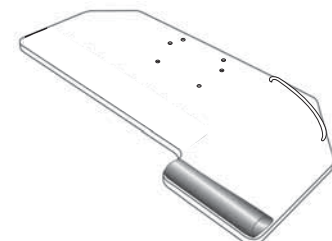

27" x 10" Extended Platform - holds keyboard and mouse

- 15890: No palm rest ..... List: **122.00**
- 15890-1: Memory foam palm rest List: **152.00**
- 15890-5: Gel palm rest ..... List: **158.00**