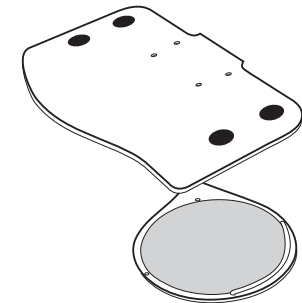

Grand Stands Platforms: *Milan Series*

- Ultra Strong 1/4" thick life-time material
- Non-skid pads, wire mouse guard and micro film mousing surface

Optional Lateral Slide Feature for Milan Series

Add "LS" to part number when ordering lateral slide platforms. **Add 28.00** to list

20" x 10" Platform Only

- 15886 Platform only List: **86.00**
- 15886-1 Platform only with memory form palm rest List: **102.00**
- 15886-5 Platform with gel palm rest List: **108.00**

20" x 10" Platform with 9" swivel mouse

- 15887-1: Memory foam palm rest List: **148.00**
- 15887-5: Gel palm rest List: **154.00**

20" x 10" Platform with 9" swivel and tilt mouse

- 15889-1: Memory foam palm rest List: **170.00**
- 15889-5: Gel palm rest List: **176.00**