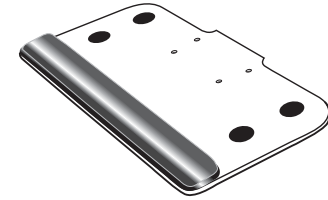

Grand Stands Platforms: *Milan Series*

- Ultra Strong 1/4" thick life-time material
- Non-skid pads, wire mouse guard and micro film mousing surface

Optional Lateral Slide Feature for Milan Series

Add "LS" to part number when ordering lateral slide platforms. **Add 28.00** to list

20" x 10" Platform Only

- 15886 Platform only List: **86.00**
- 15886-1 Platform only with memory form palm rest List: **102.00**
- 15886-5 Platform with gel palm rest List: **108.00**

20" x 10" Platform with 9" swivel mouse

- 15887-1: Memory foam palm rest List: **148.00**
- 15887-5: Gel palm rest List: **154.00**

20" x 10" Platform with 9" swivel and tilt mouse

- 15889-1: Memory foam palm rest List: **170.00**
- 15889-5: Gel palm rest List: **176.00**

20" x 10" Curved Platform and Mouse

- 15885-S: Swivel Mouse List: **130.00**
- 15885-ST: Swivel and Tilt Mouse List: **152.00**
- 15885-ET4: Slide-Lock Mouse List: **152.00**
- 15885-ET3: Elevated Slide-Lock Mouse List: **162.00**
- 15885-10K: Over 10 Key Mouse List: **180.00**